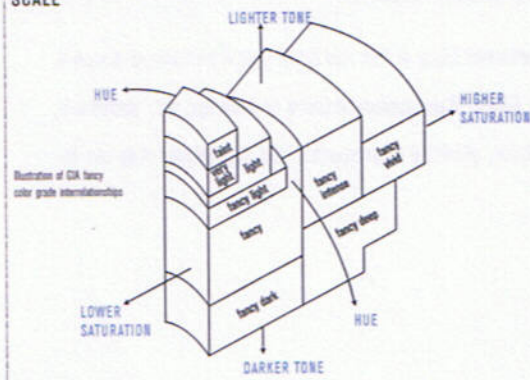

GIA
GEMOLOGICAL INSTITUTE OF AMERICA®

5355 Armada Drive | Carlsbad, CA 92008-4602
T: 760-603-4500 | F: 760-603-1814

GIA Laboratories
Bangkok   Carlsbad   Gaborone
Johannesburg   Mumbai   New York
www.gia.edu

COLORED DIAMOND IDENTIFICATION AND ORIGIN REPORT

GIA REPORT 2111174369

September 23, 2009

Shape and Cutting Style ..... Round Brilliant
Measurements ..... 7.37 - 7.39 x 4.57 mm
Weight ..... 1.55 carat

Color Grade

Origin ..... NATURAL
Grade ..... FANCY
..... BROWNISH GREENISH YELLOW
Distribution ..... EVEN

Comments:
None

GIA
COLORED
DIAMOND
SCALE

610701260811

IMPORTANT LIMITATIONS ON BACK
©2008 GEMOLOGICAL INSTITUTE OF AMERICA, INC.