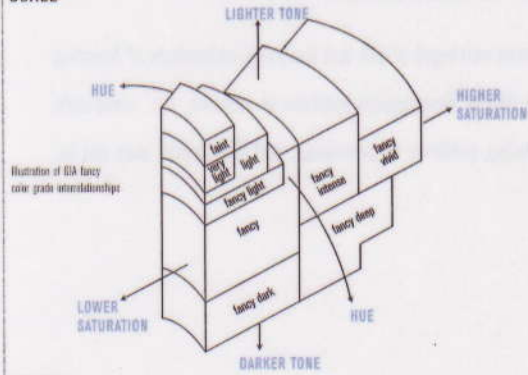

GIA
GEMOLOGICAL INSTITUTE OF AMERICA®

5355 Armada Drive | Carlsbad, CA 92008-4602
T: 760-603-4500 | F: 760-603-1814

GIA Laboratories
Bangkok Carlsbad Gaborone
Johannesburg Mumbai New York
www.gia.edu

COLORED DIAMOND IDENTIFICATION AND ORIGIN REPORT

December 09, 2008

Shape and Cutting Style ..... **Round Brilliant**

Measurements ..... **2.61 - 2.65 x 1.57 mm**

Weight ..... **0.07 carat**

Color Grade

Origin ..... **NATURAL**

Grade ..... **FANCY**

..... **GRAY-VIOLET**

Distribution ..... **EVEN**

Comments:

None

GIA REPORT 6107438049

**GIA
COLORED
DIAMOND
SCALE**

610700297530

IMPORTANT LIMITATIONS ON BACK
©2008 GEMOLOGICAL INSTITUTE OF AMERICA, INC.