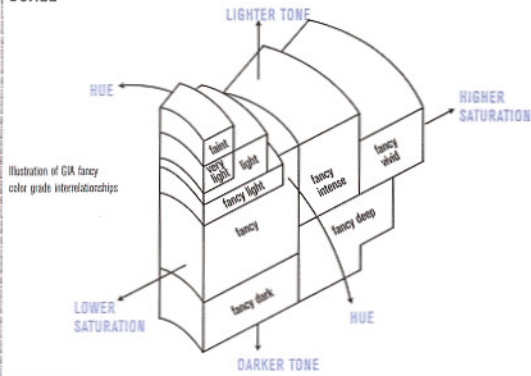

GIA
GEMOLOGICAL INSTITUTE OF AMERICA®

5355 Armada Drive | Carlsbad, CA 92008-4602
T: 760-603-4500 | F: 760-603-1814

GIA Laboratories
Bangkok Carlsbad Gaborone
Johannesburg Mumbai New York
www.gia.edu

COLORED DIAMOND IDENTIFICATION AND ORIGIN REPORT

GIA REPORT 2101969833

July 28, 2009

Shape and Cutting Style ..... **Round Brilliant**
Measurements ..... **2.37 - 2.39 x 1.49 mm**
Weight ..... **0.05 carat**

Color Grade

Origin ..... **NATURAL**
Grade ..... **FANCY**
..... **GRAY-VIOLET**
Distribution ..... **EVEN**

Comments:
None

**GIA
COLORED
DIAMOND
SCALE**

110600886566

IMPORTANT LIMITATIONS ON BACK
©2008 GEMOLOGICAL INSTITUTE OF AMERICA, INC.