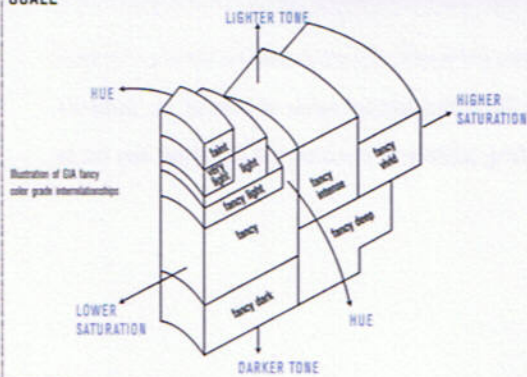

GIA
GEMOLOGICAL INSTITUTE OF AMERICA®

5355 Armada Drive | Carlsbad, CA 92008-4602
T: 760-603-4500 | F: 760-603-1814

GIA Laboratories
Bangkok   Carlsbad   Gaborone
Johannesburg   Mumbai   New York
www.gia.edu

COLORED DIAMOND IDENTIFICATION AND ORIGIN REPORT

GIA REPORT 2101969833

July 28, 2009

Shape and Cutting Style ..... Round Brilliant
Measurements ..... 2.37 - 2.39 x 1.49 mm
Weight ..... 0.05 carat

Color Grade

Origin ..... NATURAL
Grade ..... FANCY
..... GRAY-VIOLET
Distribution ..... EVEN

Comments:
None

GIA
COLORED
DIAMOND
SCALE

110600886566

IMPORTANT LIMITATIONS ON BACK
©2008 GEMOLOGICAL INSTITUTE OF AMERICA, INC.